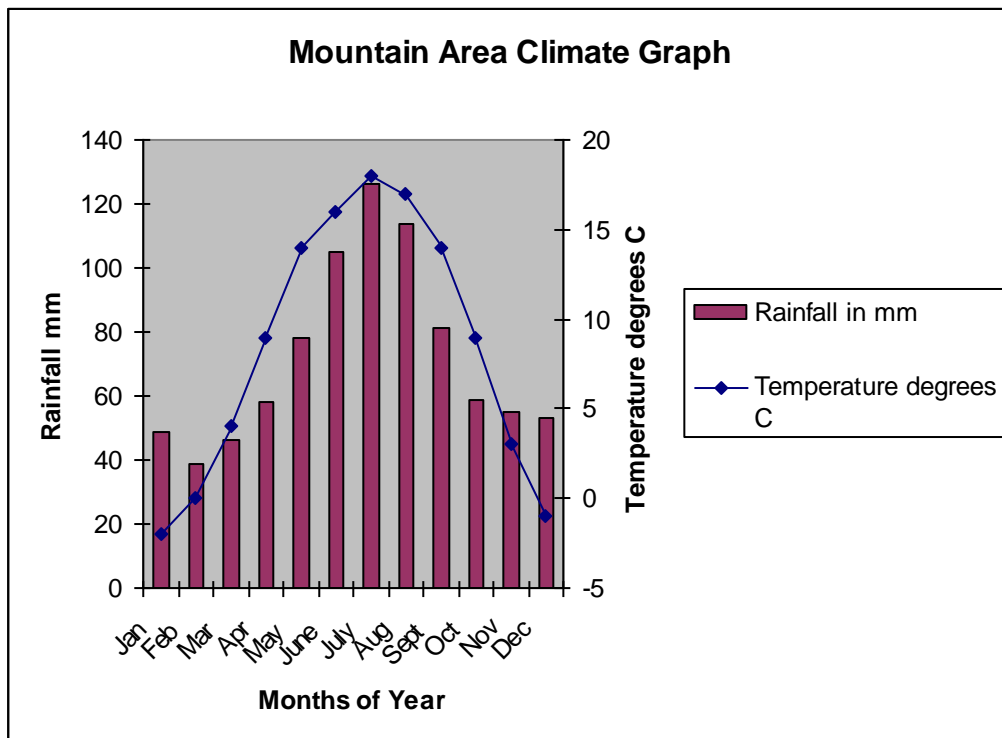

Mountain Climate

Thousands of people visit skiing resorts in the Alps each year. Study the graph and answer the questions below about the average temperature and amount of rainfall each month...

	Jan	Feb	Mar	Apr	May	Jun	Jul	Aug	Sep	Oct	Nov	Dec	Year
°C	-2	0	4	9	14	16	18	17	14	9	3	-1	8.8
	Jan	Feb	Mar	Apr	May	Jun	Jul	Aug	Sep	Oct	Nov	Dec	Year
mm	49	39	46	58	78	105	126	114	81	59	55	53	869