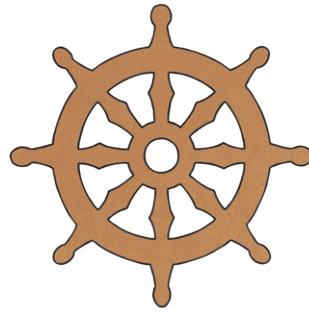

Design a Love Spoon

Cut out the shapes on the next page and stick them on the template to create your own love spoon.

Love Spoon Symbols

Cut out the symbols on the template below. Look carefully at the meaning of the symbols in the table. Can you design a love spoon as a wedding gift or as a gift for a new home?

Symbol:	Meaning:
wheel	support
leaf	love and grow
ring	eternity and marriage
knot	two lives together
key and lock	home and security
horseshoe	good luck
hearts	pure love
cross	there will be a wedding
bell	wedding and wedding anniversary