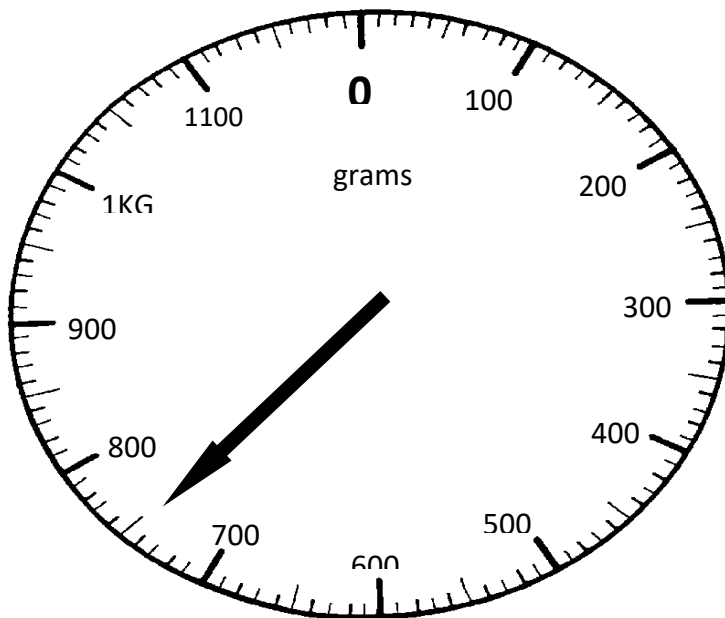

WALT - be able to read scales

What is the weight shown?

What is the weight shown?

What is the weight shown?

WALT - be able to read scales

What is the weight shown?

What is the weight shown?

What is the weight shown?

WALT - be able to read scales

Show 560 grams

Show 90 g

Show 420 g

WALT - be able to read scales

Show 240 g

Show 480 g

Show 710 g

# WALT - be able to read scales

1.

2.

3.