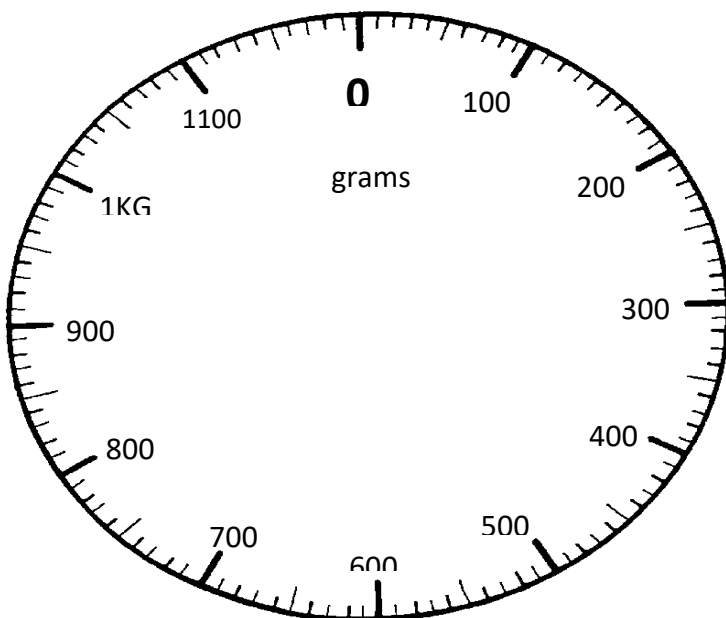

WALT - be able to read scales

What is the weight shown?

What is the weight shown?

What is the weight shown?

WALT - be able to read scales

What is the weight shown?

What is the weight shown?

What is the weight shown?

WALT - be able to read scales

Show 560 grams

Show 90 g

Show 420 g

WALT - be able to read scales

Show 240 g

Show 480 g

Show 710 g

# WALT - be able to read scales

1.

2.

3.