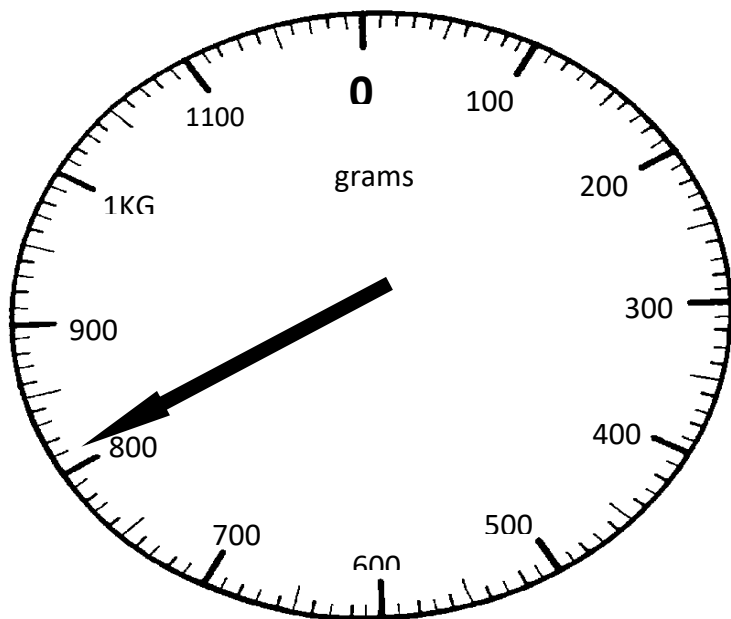

WALT - be able to read scales

What is the weight shown?

What is the weight shown?

What is the weight shown?

WALT - be able to read scales

What is the weight shown?

What is the weight shown?

What is the weight shown?

WALT - be able to read scales

Show 560 grams

Show 90 g

Show 420 g

WALT - be able to read scales

Show 240 g

Show 480 g

Show 710 g

# WALT - be able to read scales

1.

2.

3.