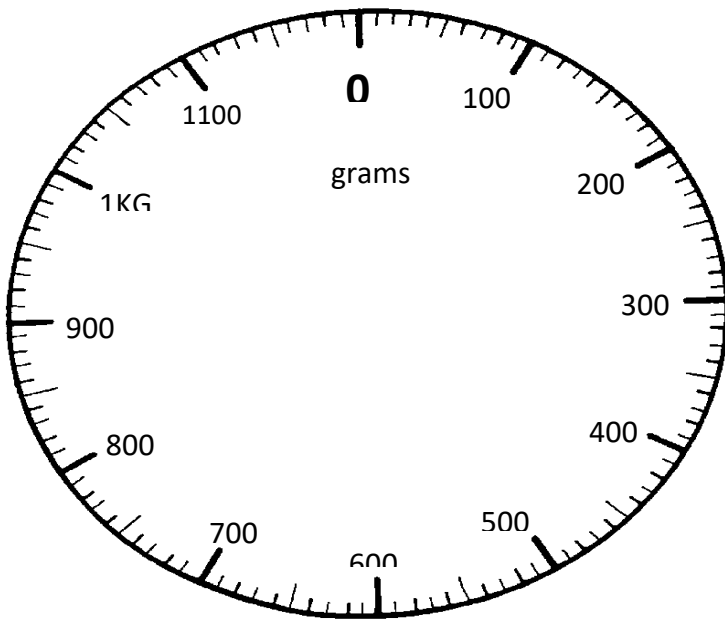

WALT - be able to read scales

What is the weight shown?

What is the weight shown?

What is the weight shown?

WALT - be able to read scales

What is the weight shown?

What is the weight shown?

What is the weight shown?

WALT - be able to read scales

Show 560 grams

Show 90 g

Show 420 g

WALT - be able to read scales

Show 240 g

Show 480 g

Show 710 g

# WALT - be able to read scales

1.

2.

3.