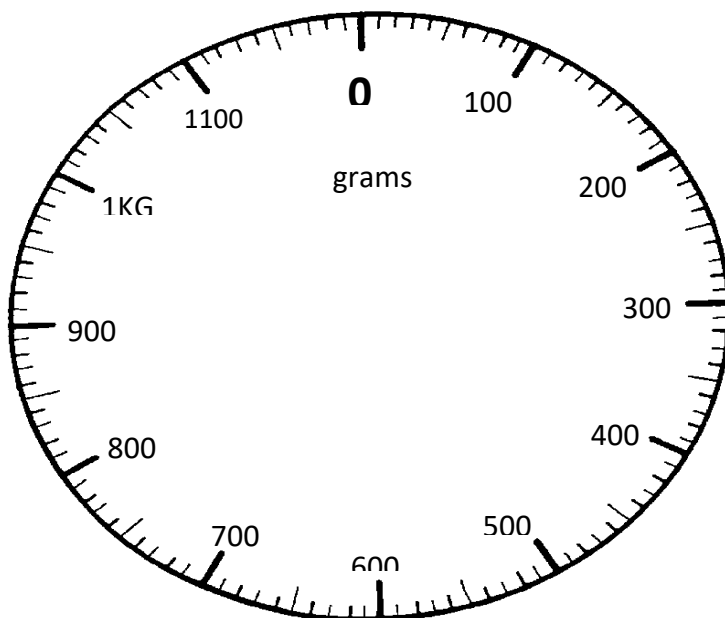

WALT - be able to read scales

What is the weight shown?

What is the weight shown?

What is the weight shown?

WALT - be able to read scales

What is the weight shown?

What is the weight shown?

What is the weight shown?

WALT - be able to read scales

Show 560 grams

Show 90 g

Show 420 g

WALT - be able to read scales

Show 240 g

Show 480 g

Show 710 g

# WALT - be able to read scales

1.

2.

3.