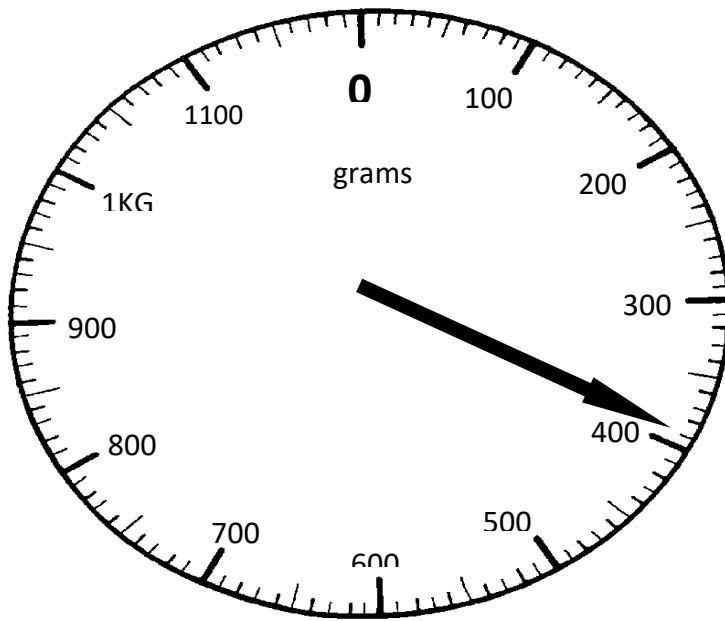

WALT - be able to read scales

What is the weight shown?

What is the weight shown?

What is the weight shown?

WALT - be able to read scales

What is the weight shown?

What is the weight shown?

What is the weight shown?

WALT - be able to read scales

Show 560 grams

Show 90 g

Show 420 g

WALT - be able to read scales

Show 240 g

Show 480 g

Show 710 g

# WALT - be able to read scales

1.

2.

3.