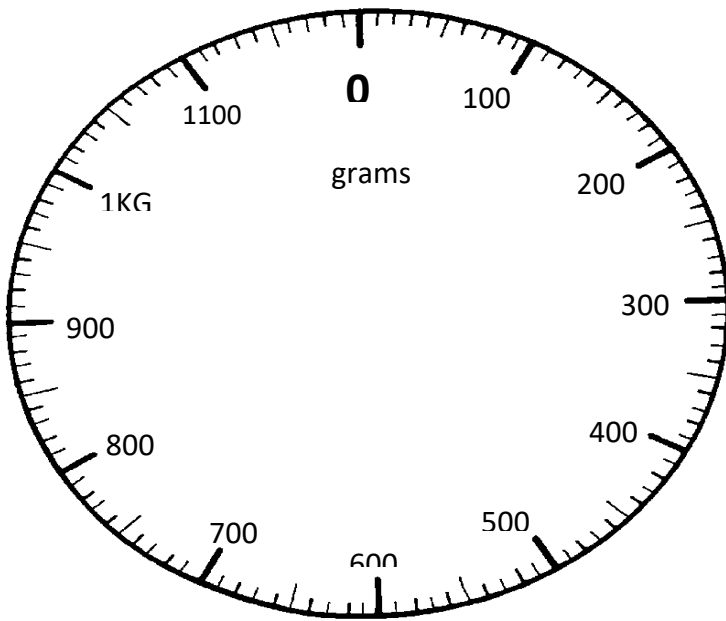

WALT - be able to read scales

What is the weight shown?

What is the weight shown?

What is the weight shown?

WALT - be able to read scales

What is the weight shown?

What is the weight shown?

What is the weight shown?

WALT - be able to read scales

Show 560 grams

Show 90 g

Show 420 g

WALT - be able to read scales

Show 240 g

Show 480 g

Show 710 g

# WALT - be able to read scales

1.

2.

3.