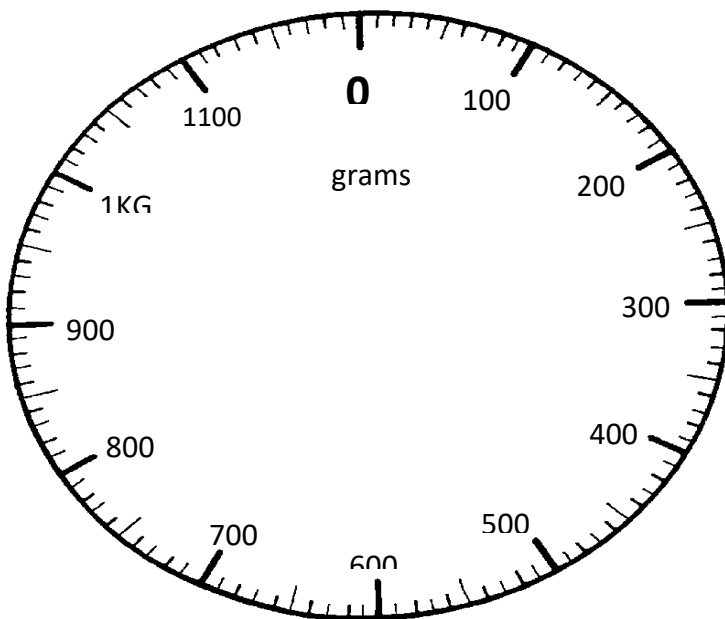

WALT - be able to read scales

What is the weight shown?

What is the weight shown?

What is the weight shown?

WALT - be able to read scales

What is the weight shown?

What is the weight shown?

What is the weight shown?

WALT - be able to read scales

Show 560 grams

Show 90 g

Show 420 g

WALT - be able to read scales

Show 240 g

Show 480 g

Show 710 g

# WALT - be able to read scales

1.

2.

3.