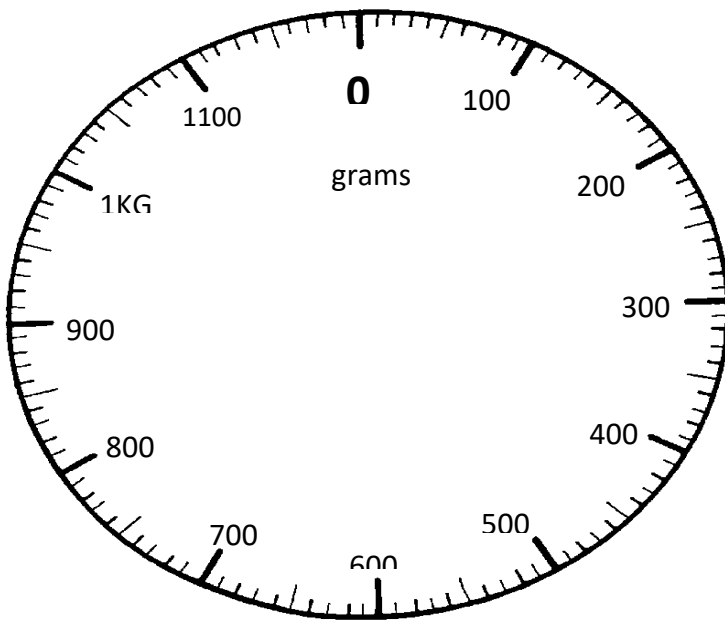

WALT - be able to read scales

What is the weight shown?

What is the weight shown?

What is the weight shown?

WALT - be able to read scales

What is the weight shown?

What is the weight shown?

What is the weight shown?

WALT - be able to read scales

Show 560 grams

Show 90 g

Show 420 g

WALT - be able to read scales

Show 240 g

Show 480 g

Show 710 g

# WALT - be able to read scales

1.

2.

3.