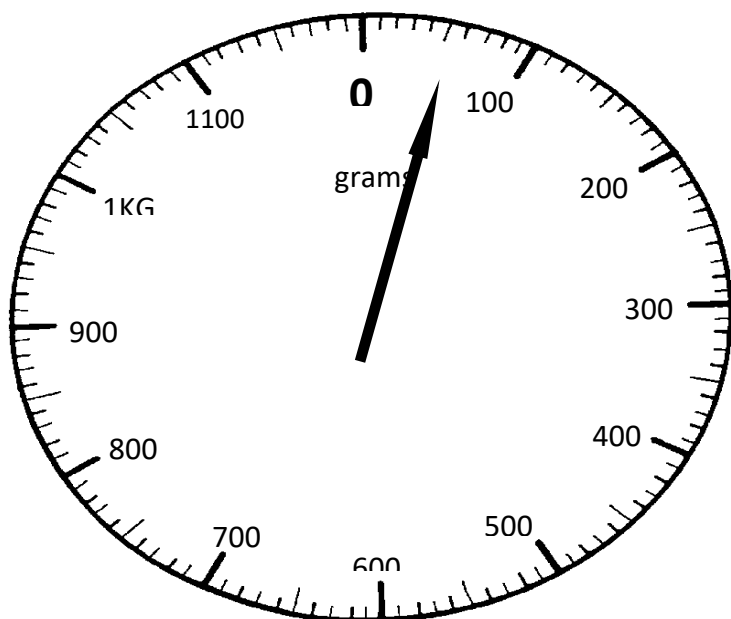

WALT - be able to read scales

What is the weight shown?

What is the weight shown?

What is the weight shown?

WALT - be able to read scales

What is the weight shown?

What is the weight shown?

What is the weight shown?

WALT - be able to read scales

Show 560 grams

Show 90 g

Show 420 g

WALT - be able to read scales

Show 240 g

Show 480 g

Show 710 g

# WALT - be able to read scales

1.

2.

3.