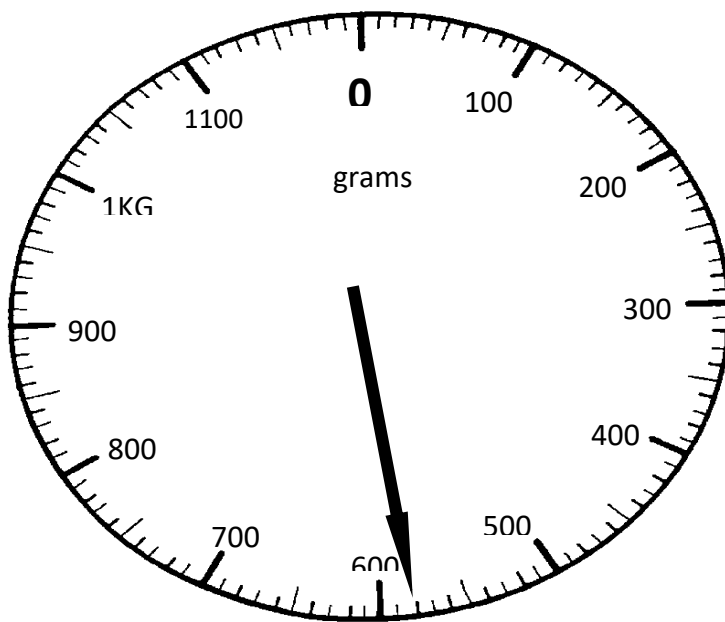

WALT - be able to read scales

What is the weight shown?

What is the weight shown?

What is the weight shown?

WALT - be able to read scales

What is the weight shown?

What is the weight shown?

What is the weight shown?

WALT - be able to read scales

Show 560 grams

Show 90 g

Show 420 g

WALT - be able to read scales

Show 240 g

Show 480 g

Show 710 g

# WALT - be able to read scales

1.

2.

3.