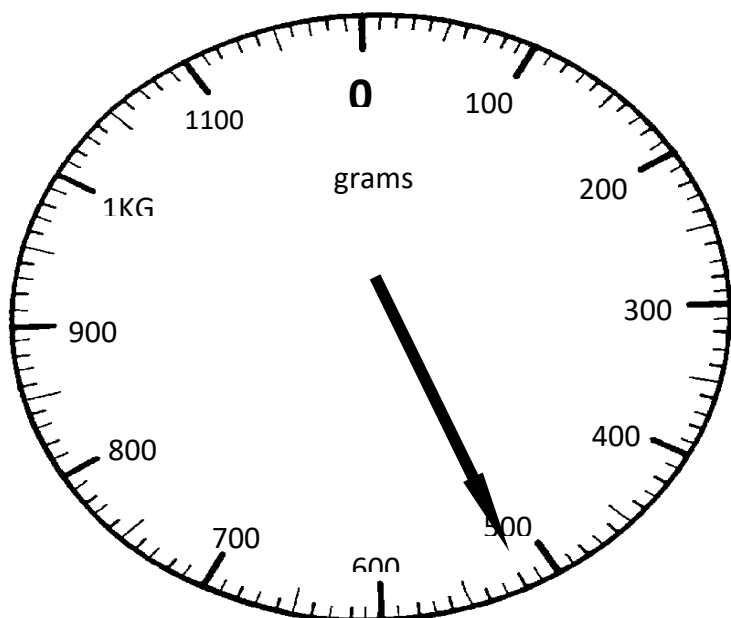

WALT - be able to read scales

What is the weight shown?

What is the weight shown?

What is the weight shown?

WALT - be able to read scales

What is the weight shown?

What is the weight shown?

What is the weight shown?

WALT - be able to read scales

Show 560 grams

Show 90 g

Show 420 g

WALT - be able to read scales

Show 240 g

Show 480 g

Show 710 g

# WALT - be able to read scales

1.

2.

3.