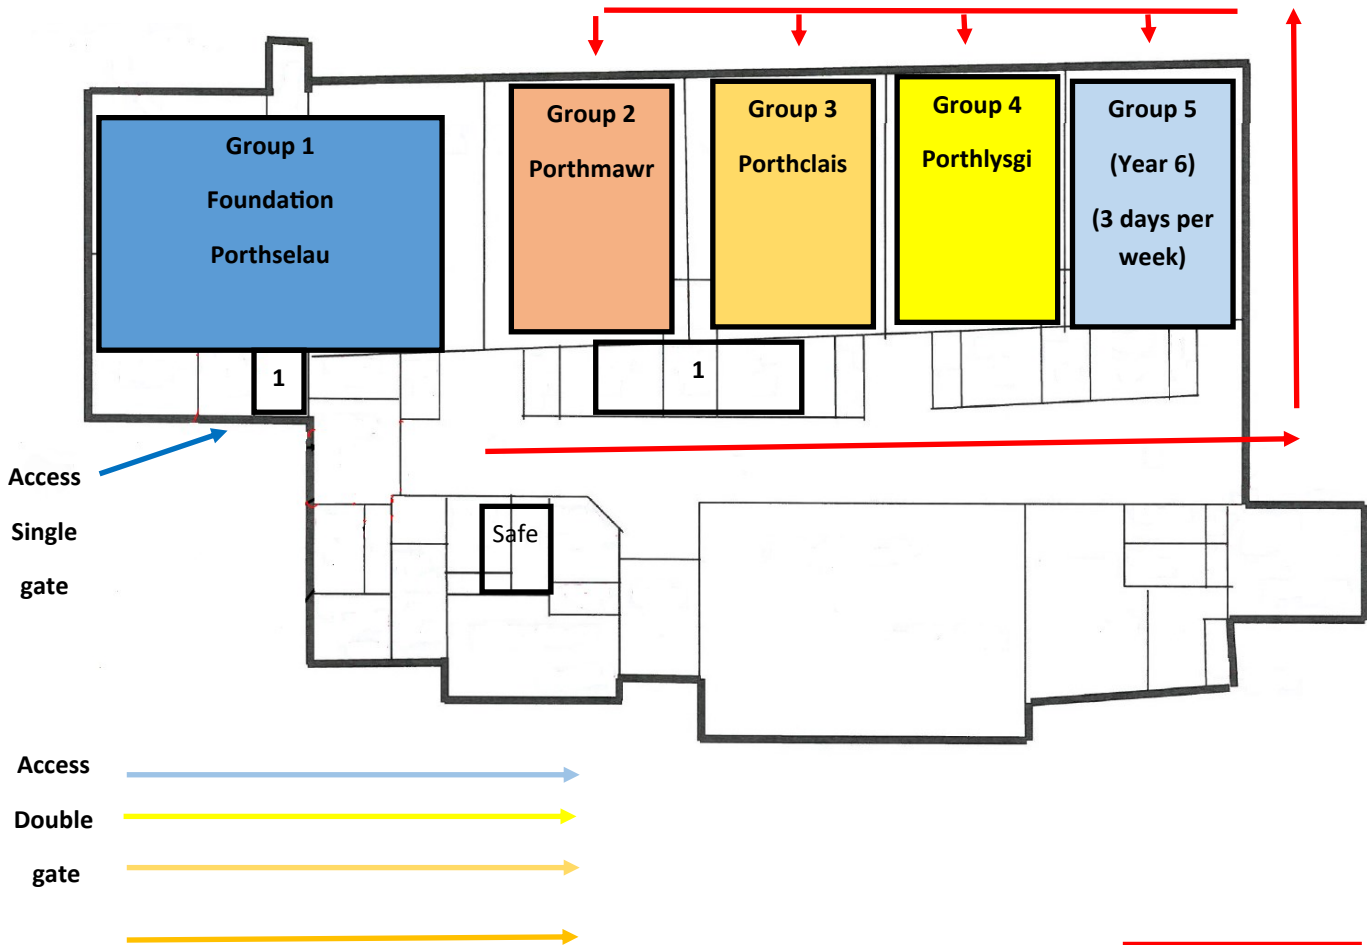

**Non Campus—Draft arrangements**

One Way system

- Toilet Blocks
- 1) Reception & Year 1
  - 2) Porthmawr & Porthclais
  - 3) Porthlysgi & year 6

Pupils arriving for Porthmawr, Porthclais, Porthlysgi, and year 6 classroom will arrive through the double gate. Foundation pupils in room N1 will arrive through the single gate. Parents will not come through the school gates. On all routes pupils will be expected to walk single file at a distance of 2m. There will be 2m spaced spots on all routes to show the way to go and ensure pupils stay apart at least this distance. At collection time, pupils will be expected to stand spaced on 2 metre spots on their route, and wait for a member of staff to call them to go to their parents.