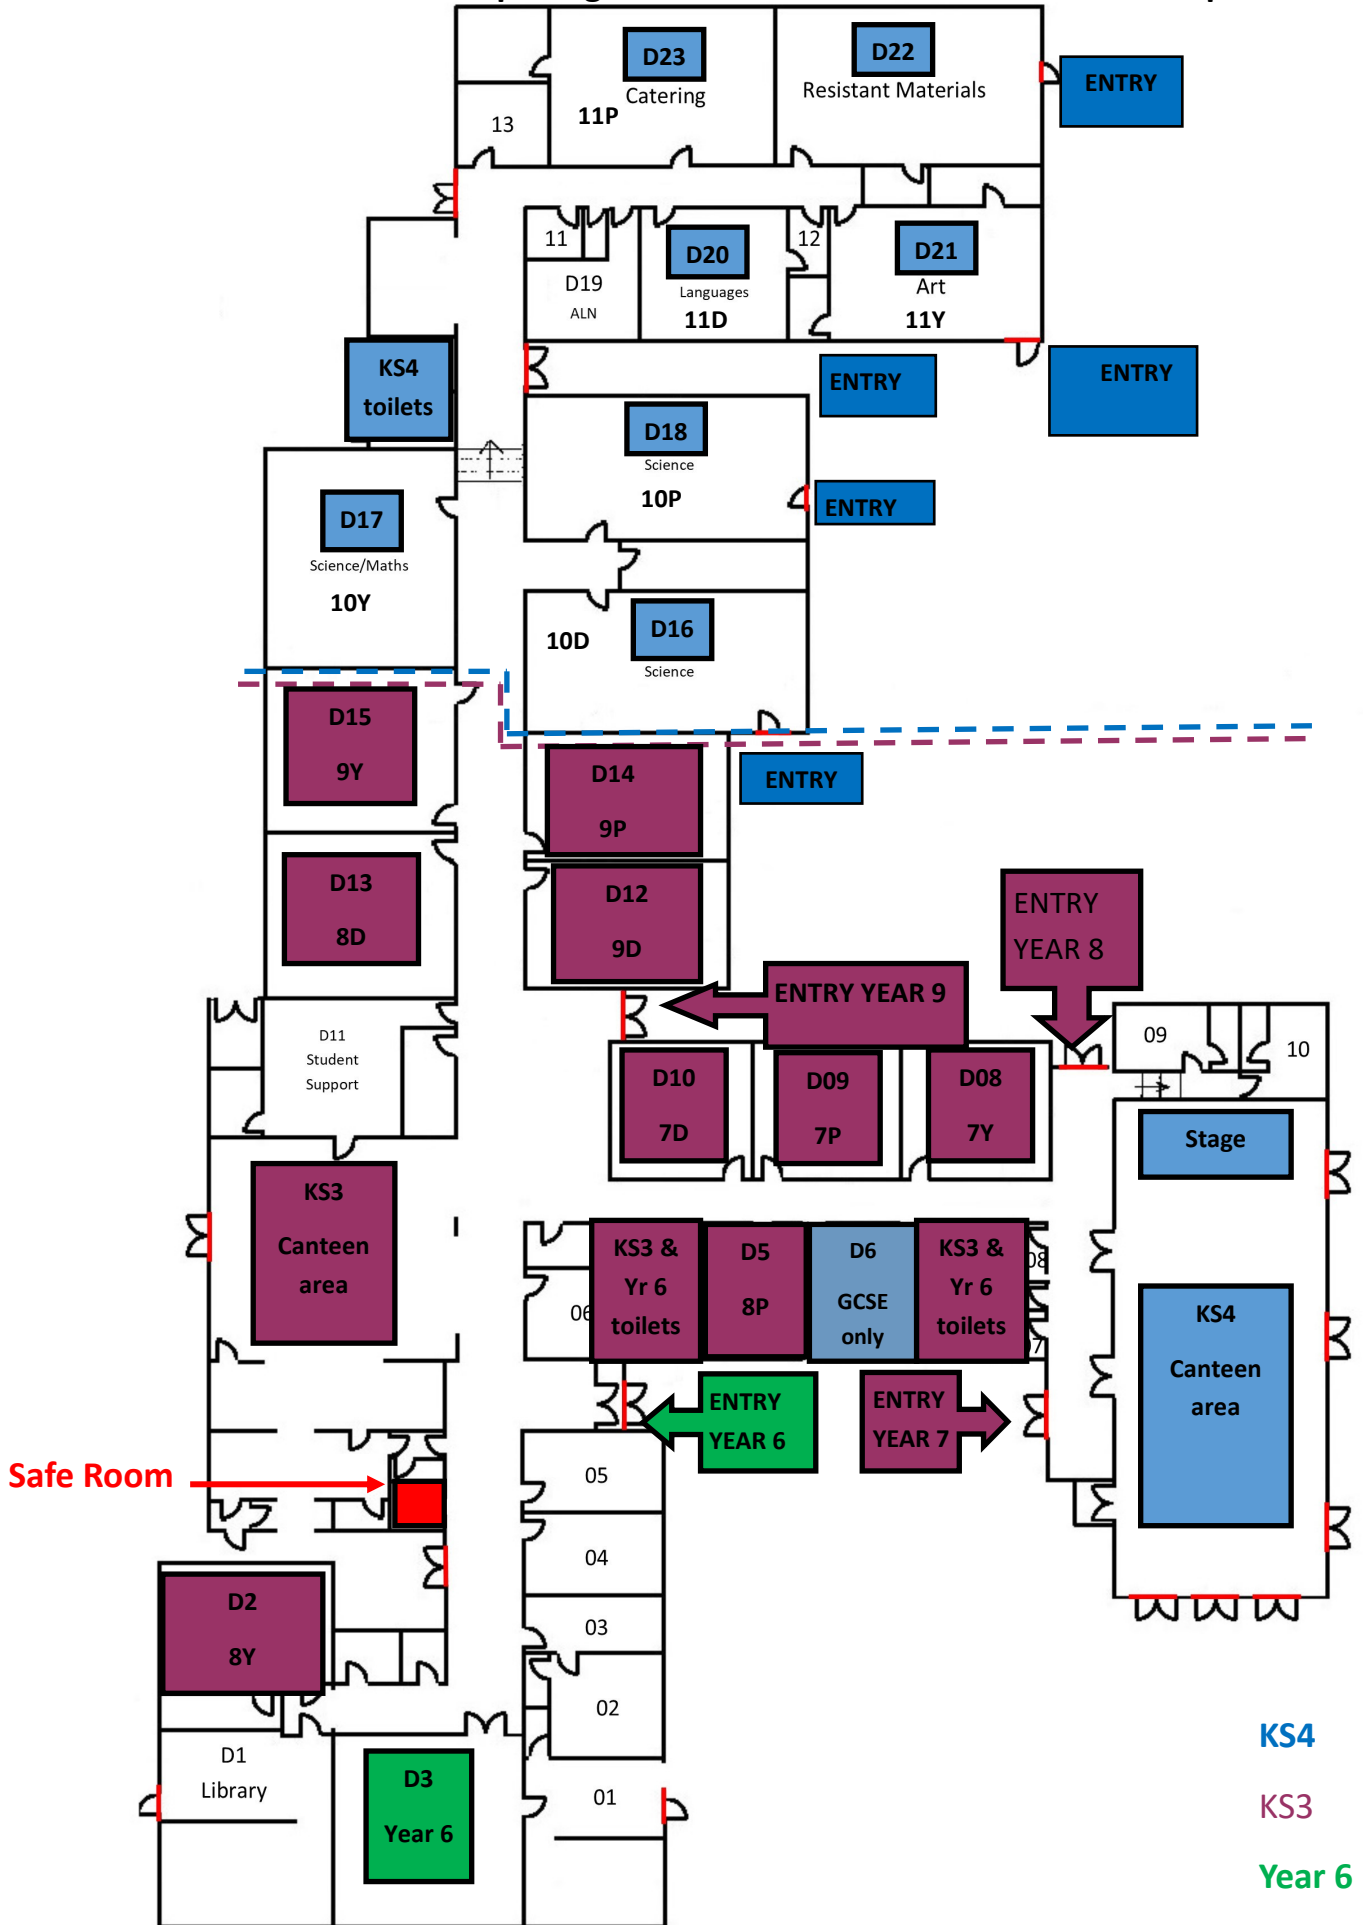

YPD Full School Opening — Plan for class allocation — Dewi Campus

KS4

KS3

Year 6

External gates will be secured