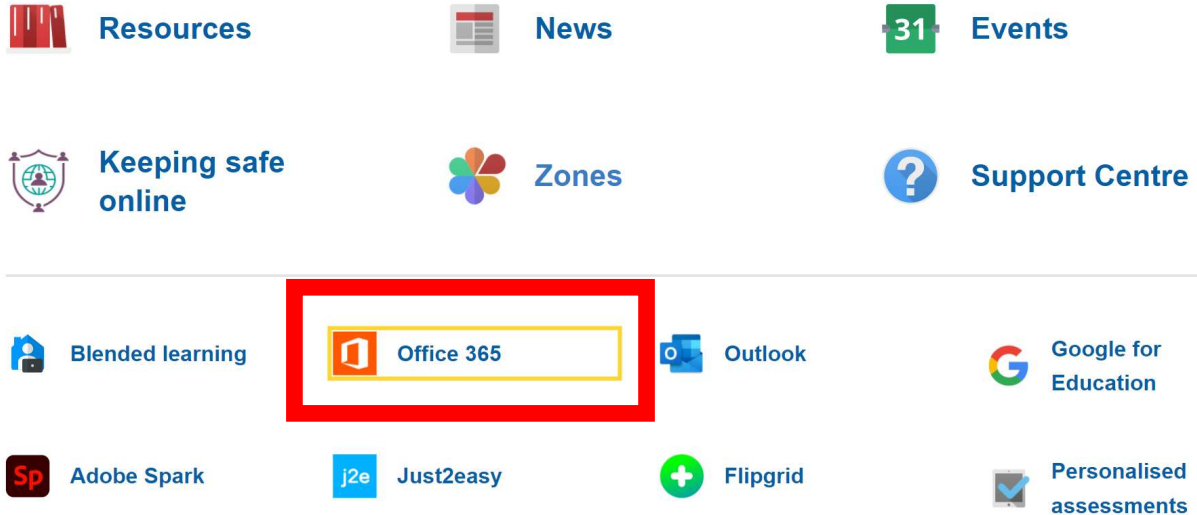

## Accessing Office 365 and downloading the Microsoft Office Licence

1. Pupils will need to log into Hwb (<https://hwb.gov.wales>)
2. If you don't know your Hwb details, please email [ybbitsupport@npt.school](mailto:ybbitsupport@npt.school)
3. Find the app Office 365