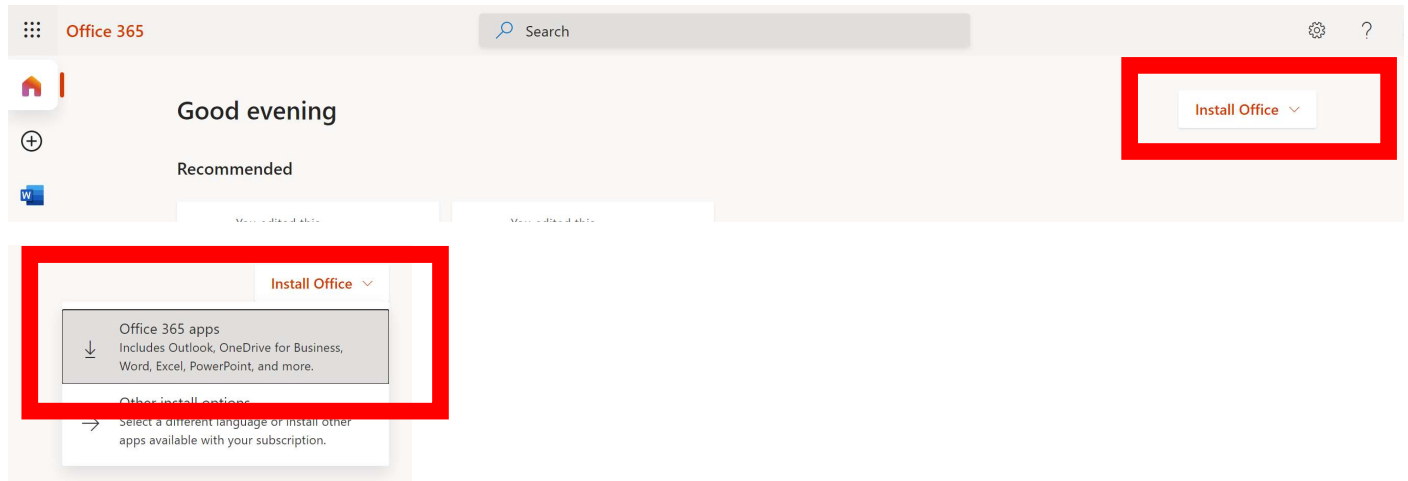

4. Find the Install Office and click to run