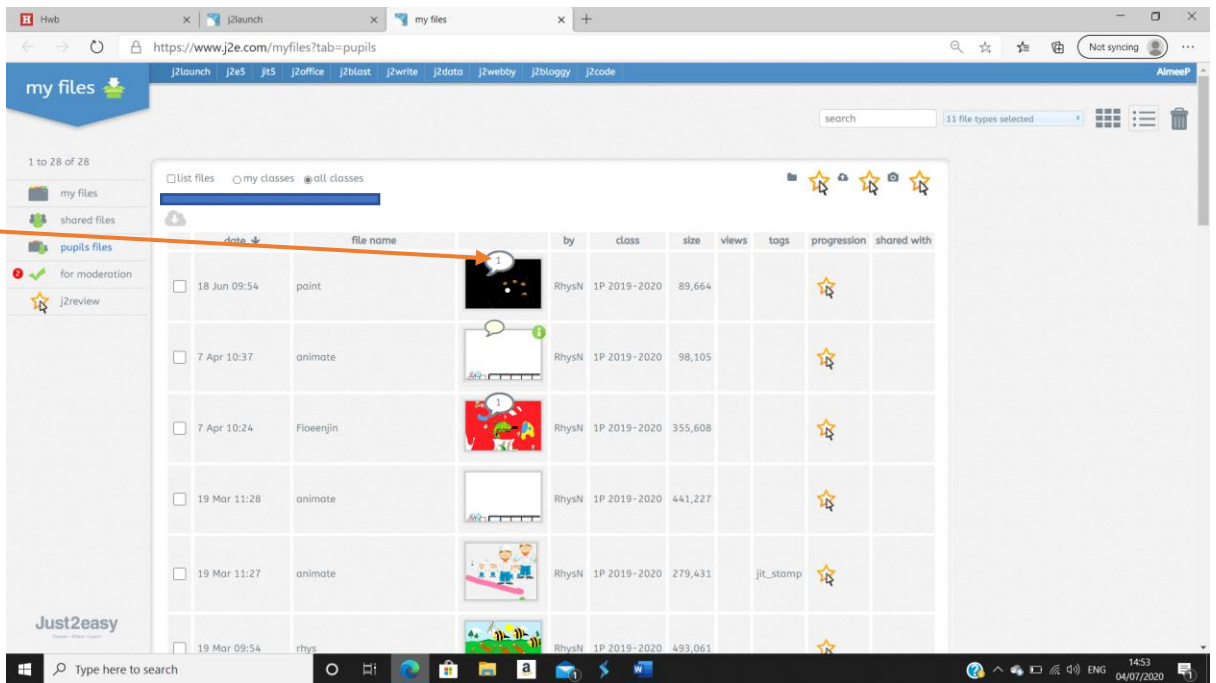

How to type a comment in Just2easy.

Log in.

Scroll down to Just2easy

How to type a comment in Just2easy.

Go to your child's folder (your page may look slightly different to this).

Click on the speech bubble to type a comment.

How to type a comment in Just2easy.

A box will appear.

Press the 'return' button when you have finished typing and your comment will appear in the box.