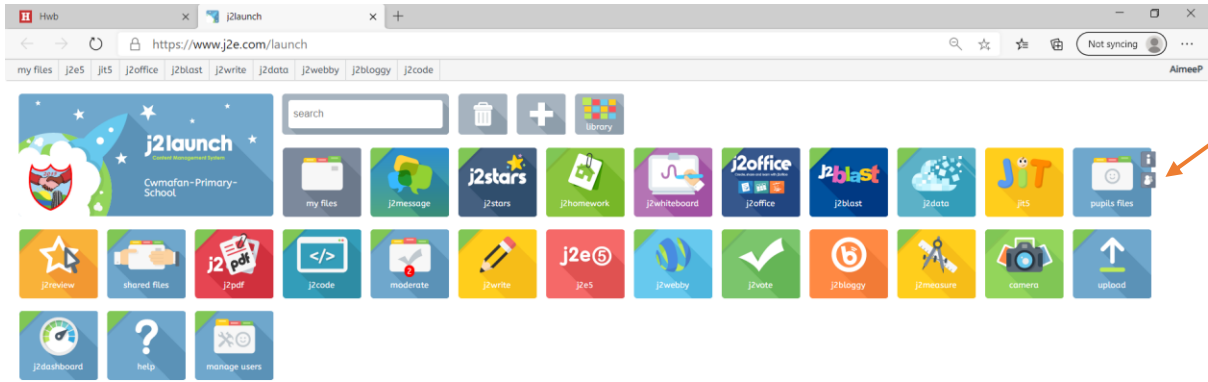

How to type a comment in Just2easy.

Log in.

Scroll down to Just2easy

How to type a comment in Just2easy.

Go to your child's folder (your page may look slightly different to this).

Click on the speech bubble to type a comment.

How to type a comment in Just2easy.

A box will appear.

Press the 'return' button when you have finished typing and your comment will appear in the box.