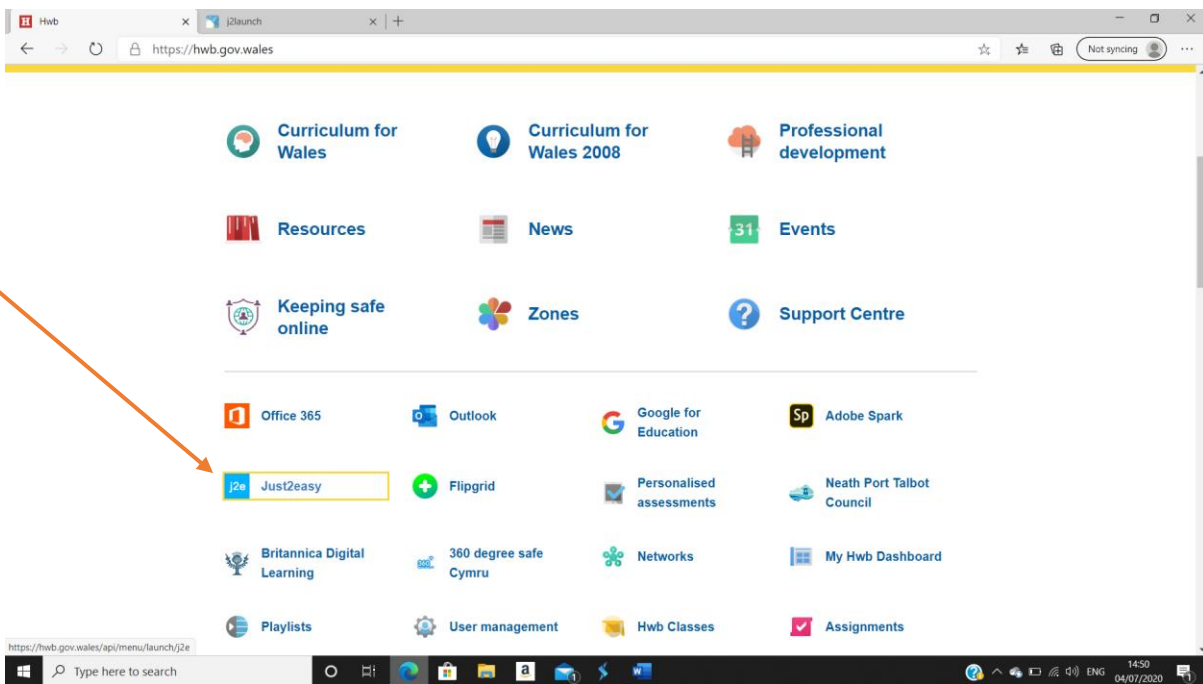

How to type a comment in Just2easy.

Log in.

Scroll down to Just2easy

How to type a comment in Just2easy.

Go to your child's folder (your page may look slightly different to this).

Click on the speech bubble to type a comment.