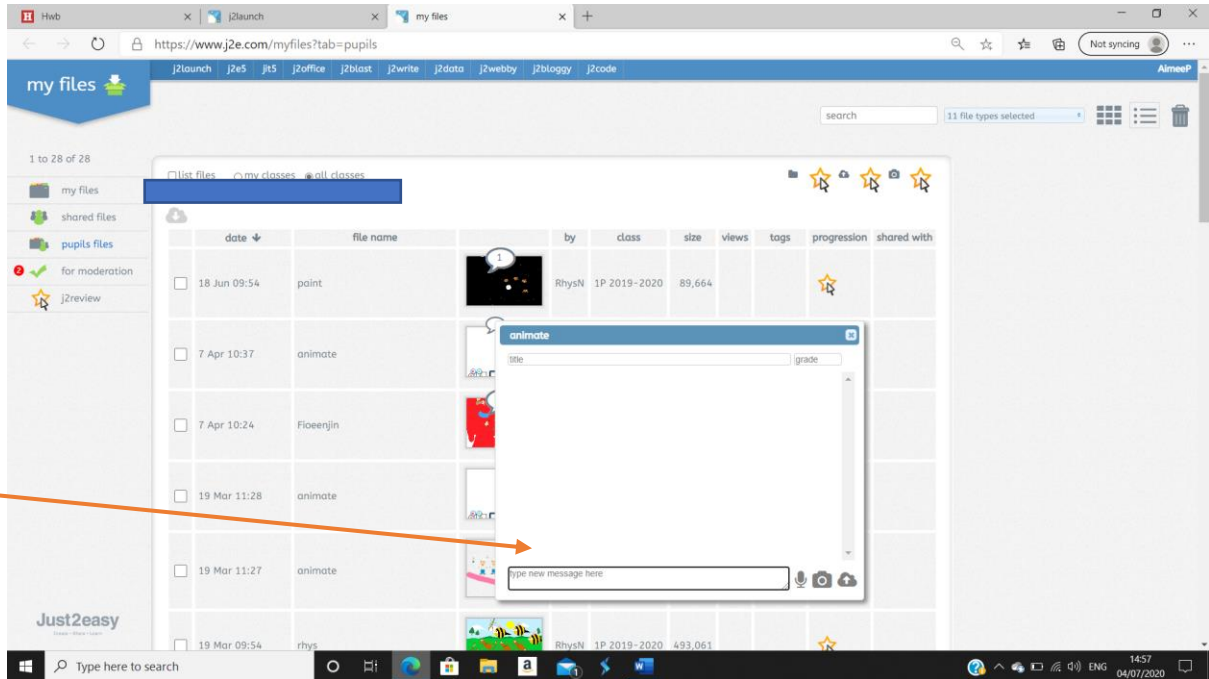

How to type a comment in Just2easy.

Log in.

Scroll down to Just2easy

How to type a comment in Just2easy.

Go to your child's folder (your page may look slightly different to this).

Click on the speech bubble to type a comment.

How to type a comment in Just2easy.

A box will appear.

Press the 'return' button when you have finished typing and your comment will appear in the box.