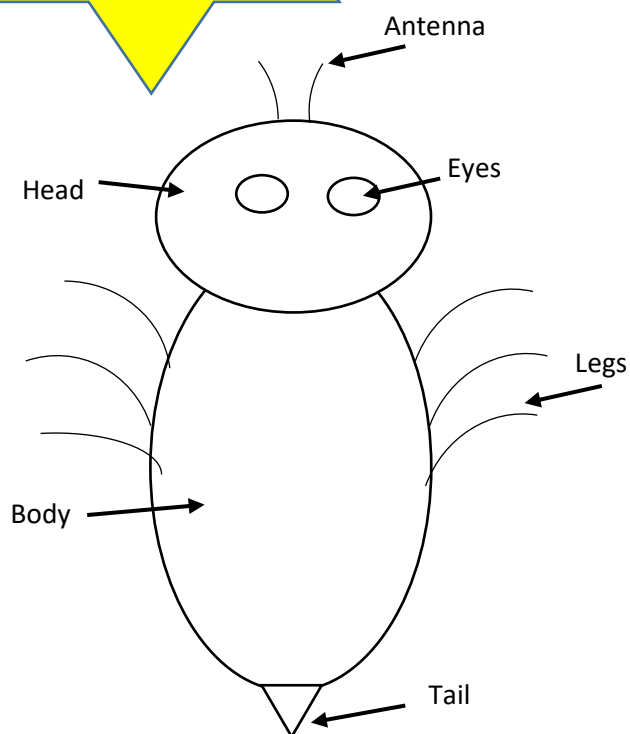

## Crossgates School Hall

For those that don't know, a Beetle Drive is a game played with pen, paper and dice in which players draw a beetle in parts. The part drawn is decided by the roll of a dice.

**The rolls are:**

 for the body, of which there is one

 for the head, of which there is one

 for the tail, of which there are one

 for a leg, of which there are six

 for an antenna, of which there are two

 for an eye, of which there are two