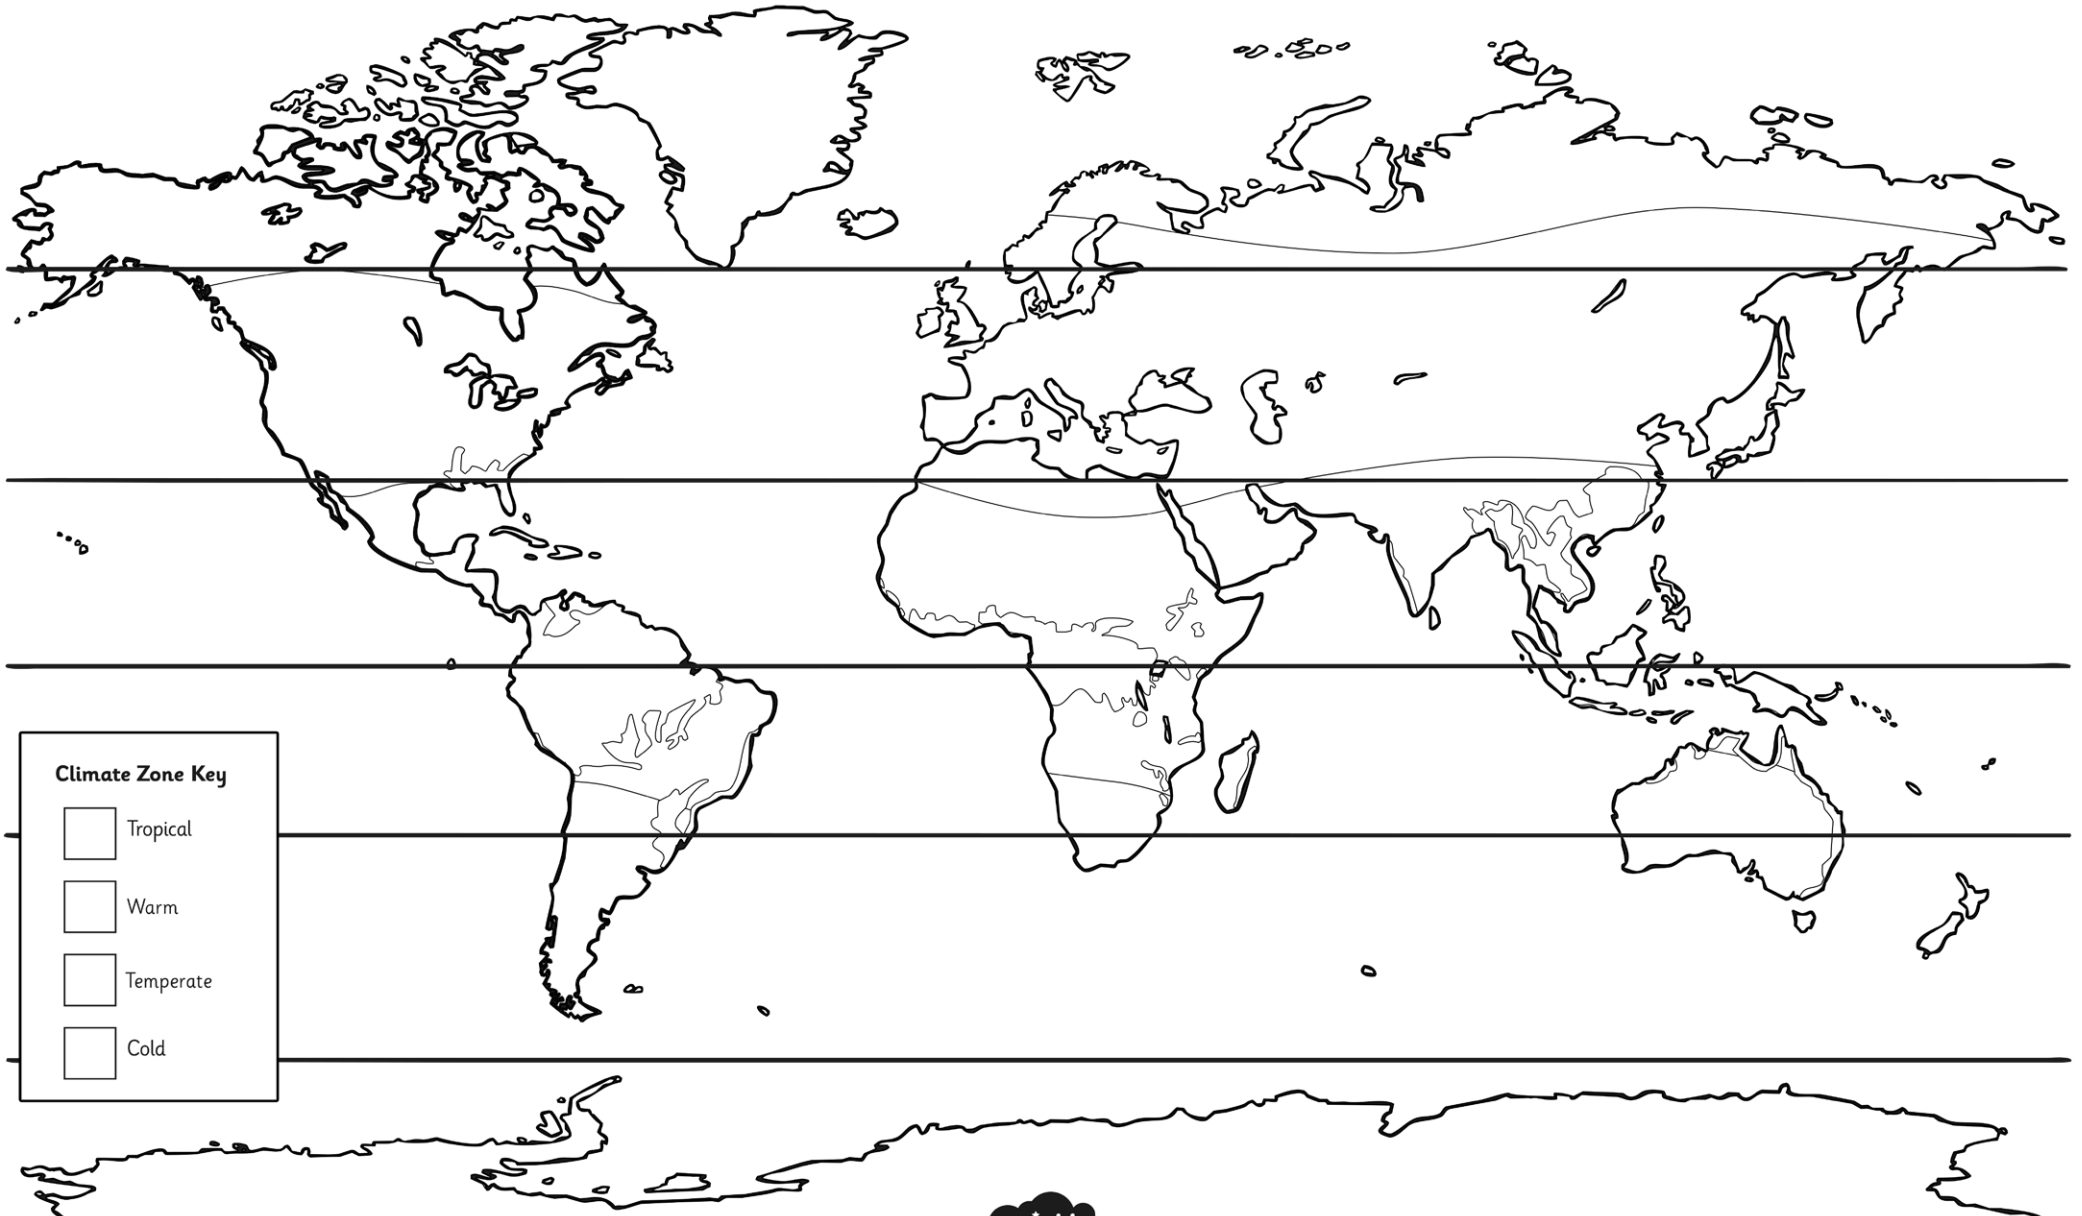

Colour in the map using 4 different colours to show the climate zones of the world.
Don't forget to colour the key.

Climate Zones World Map Answers

Climate Zone Key

-  Tropical
-  Warm
-  Temperate
-  Cold