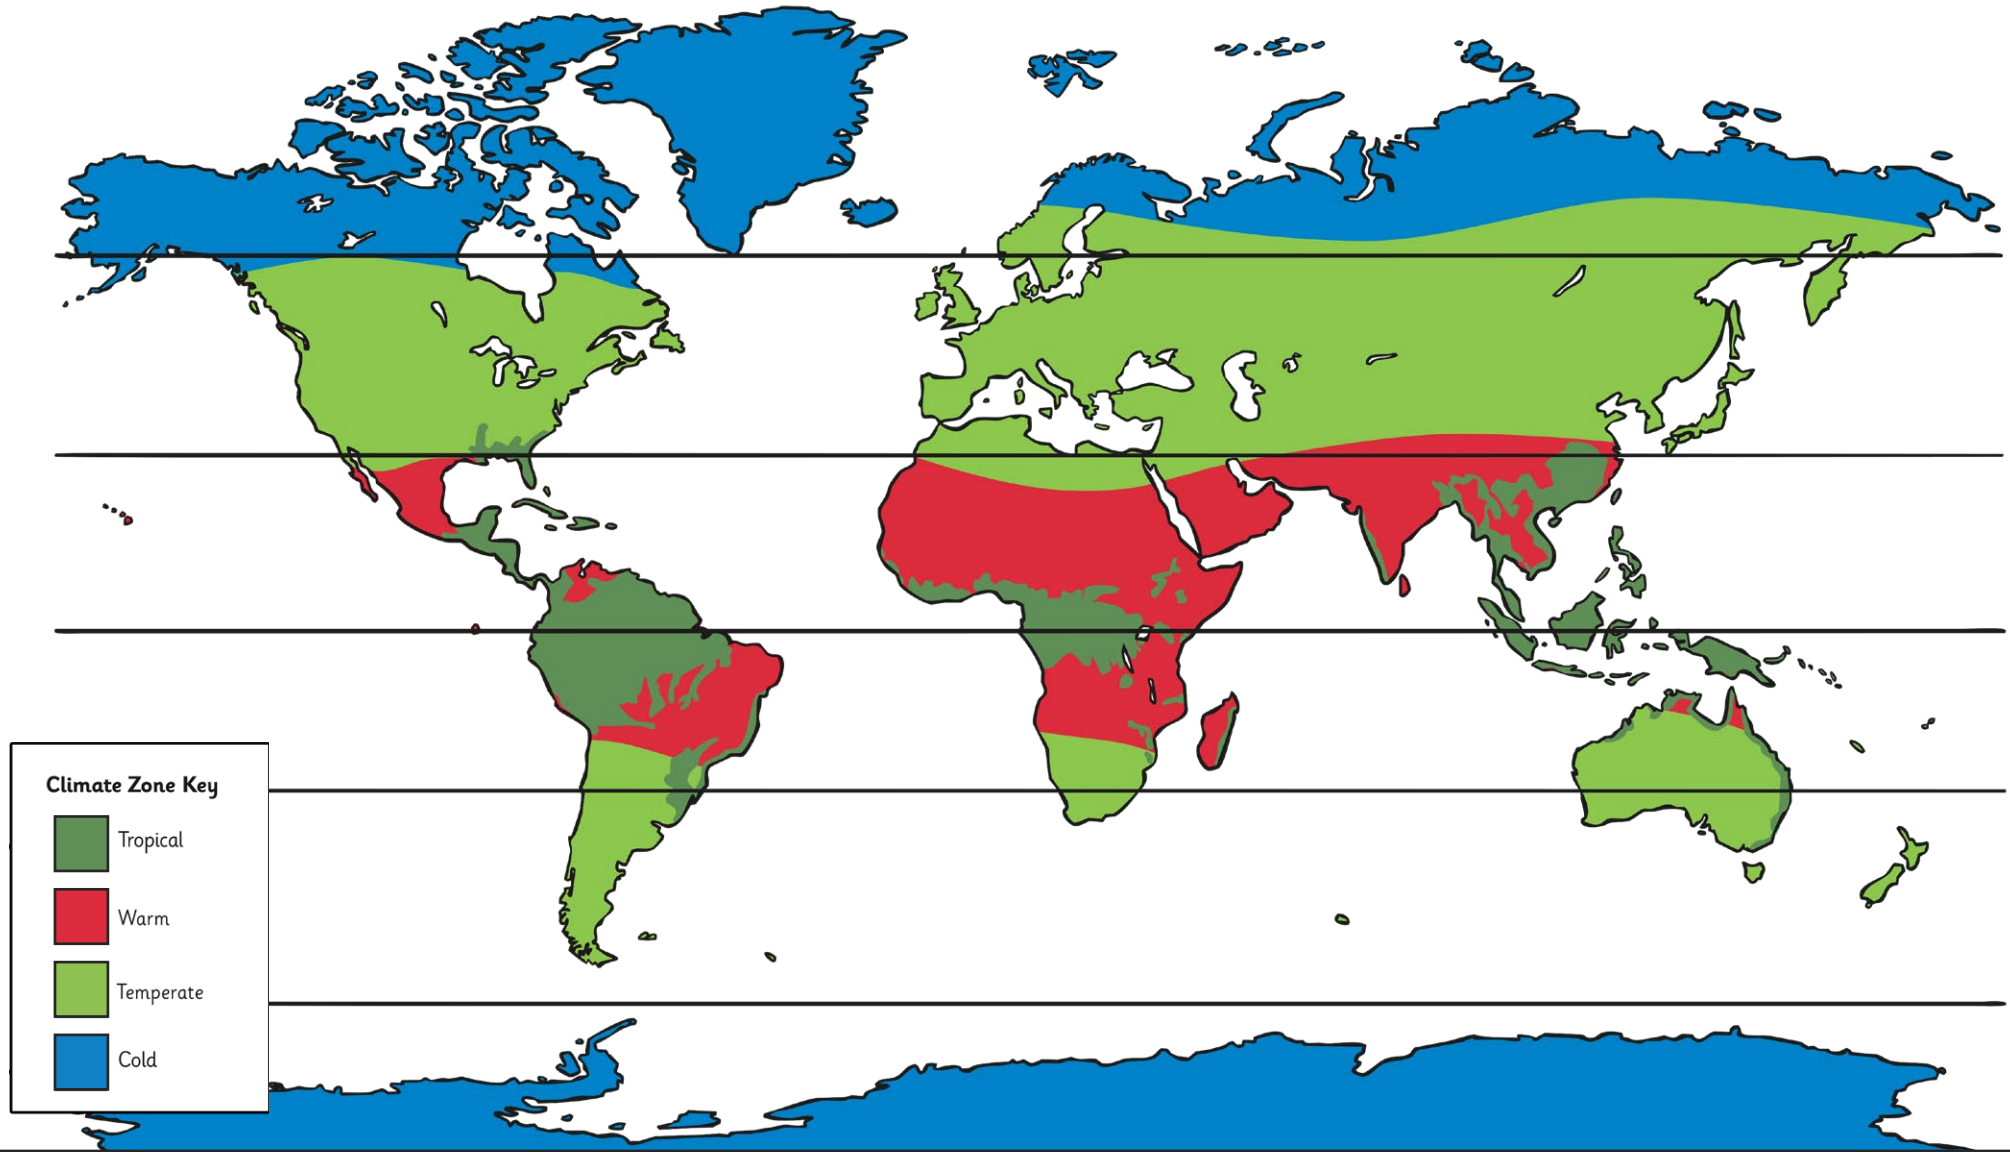

Colour in the map using 4 different colours to show the climate zones of the world.
Don't forget to colour the key.

Climate Zones World Map Answers

Climate Zone Key

-  Tropical
-  Warm
-  Temperate
-  Cold