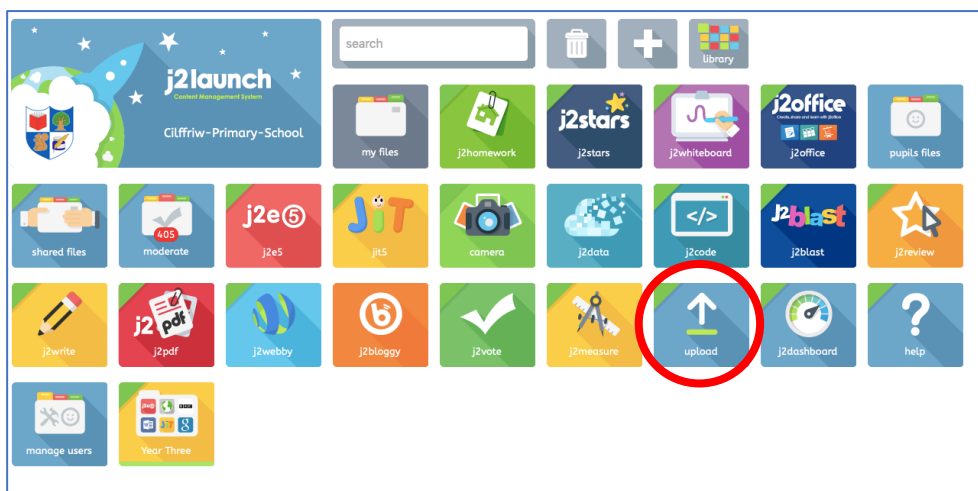

How to upload a document/photograph to your J2E file:

▼ Uploading Files to J2e

There is a 512mb upload limit in J2e.

Users can upload files from their device to their J2e **my files** area.

1. Log in to Hwb and navigate to **Just2easy**.
2. Click on the **upload** tile.
3. Either:
 - Drag and drop files from your device into the box.
 - Click **choose files**, select a file from your device and click **open**.

These files will then be available in **my files**.

1 :

2/3: