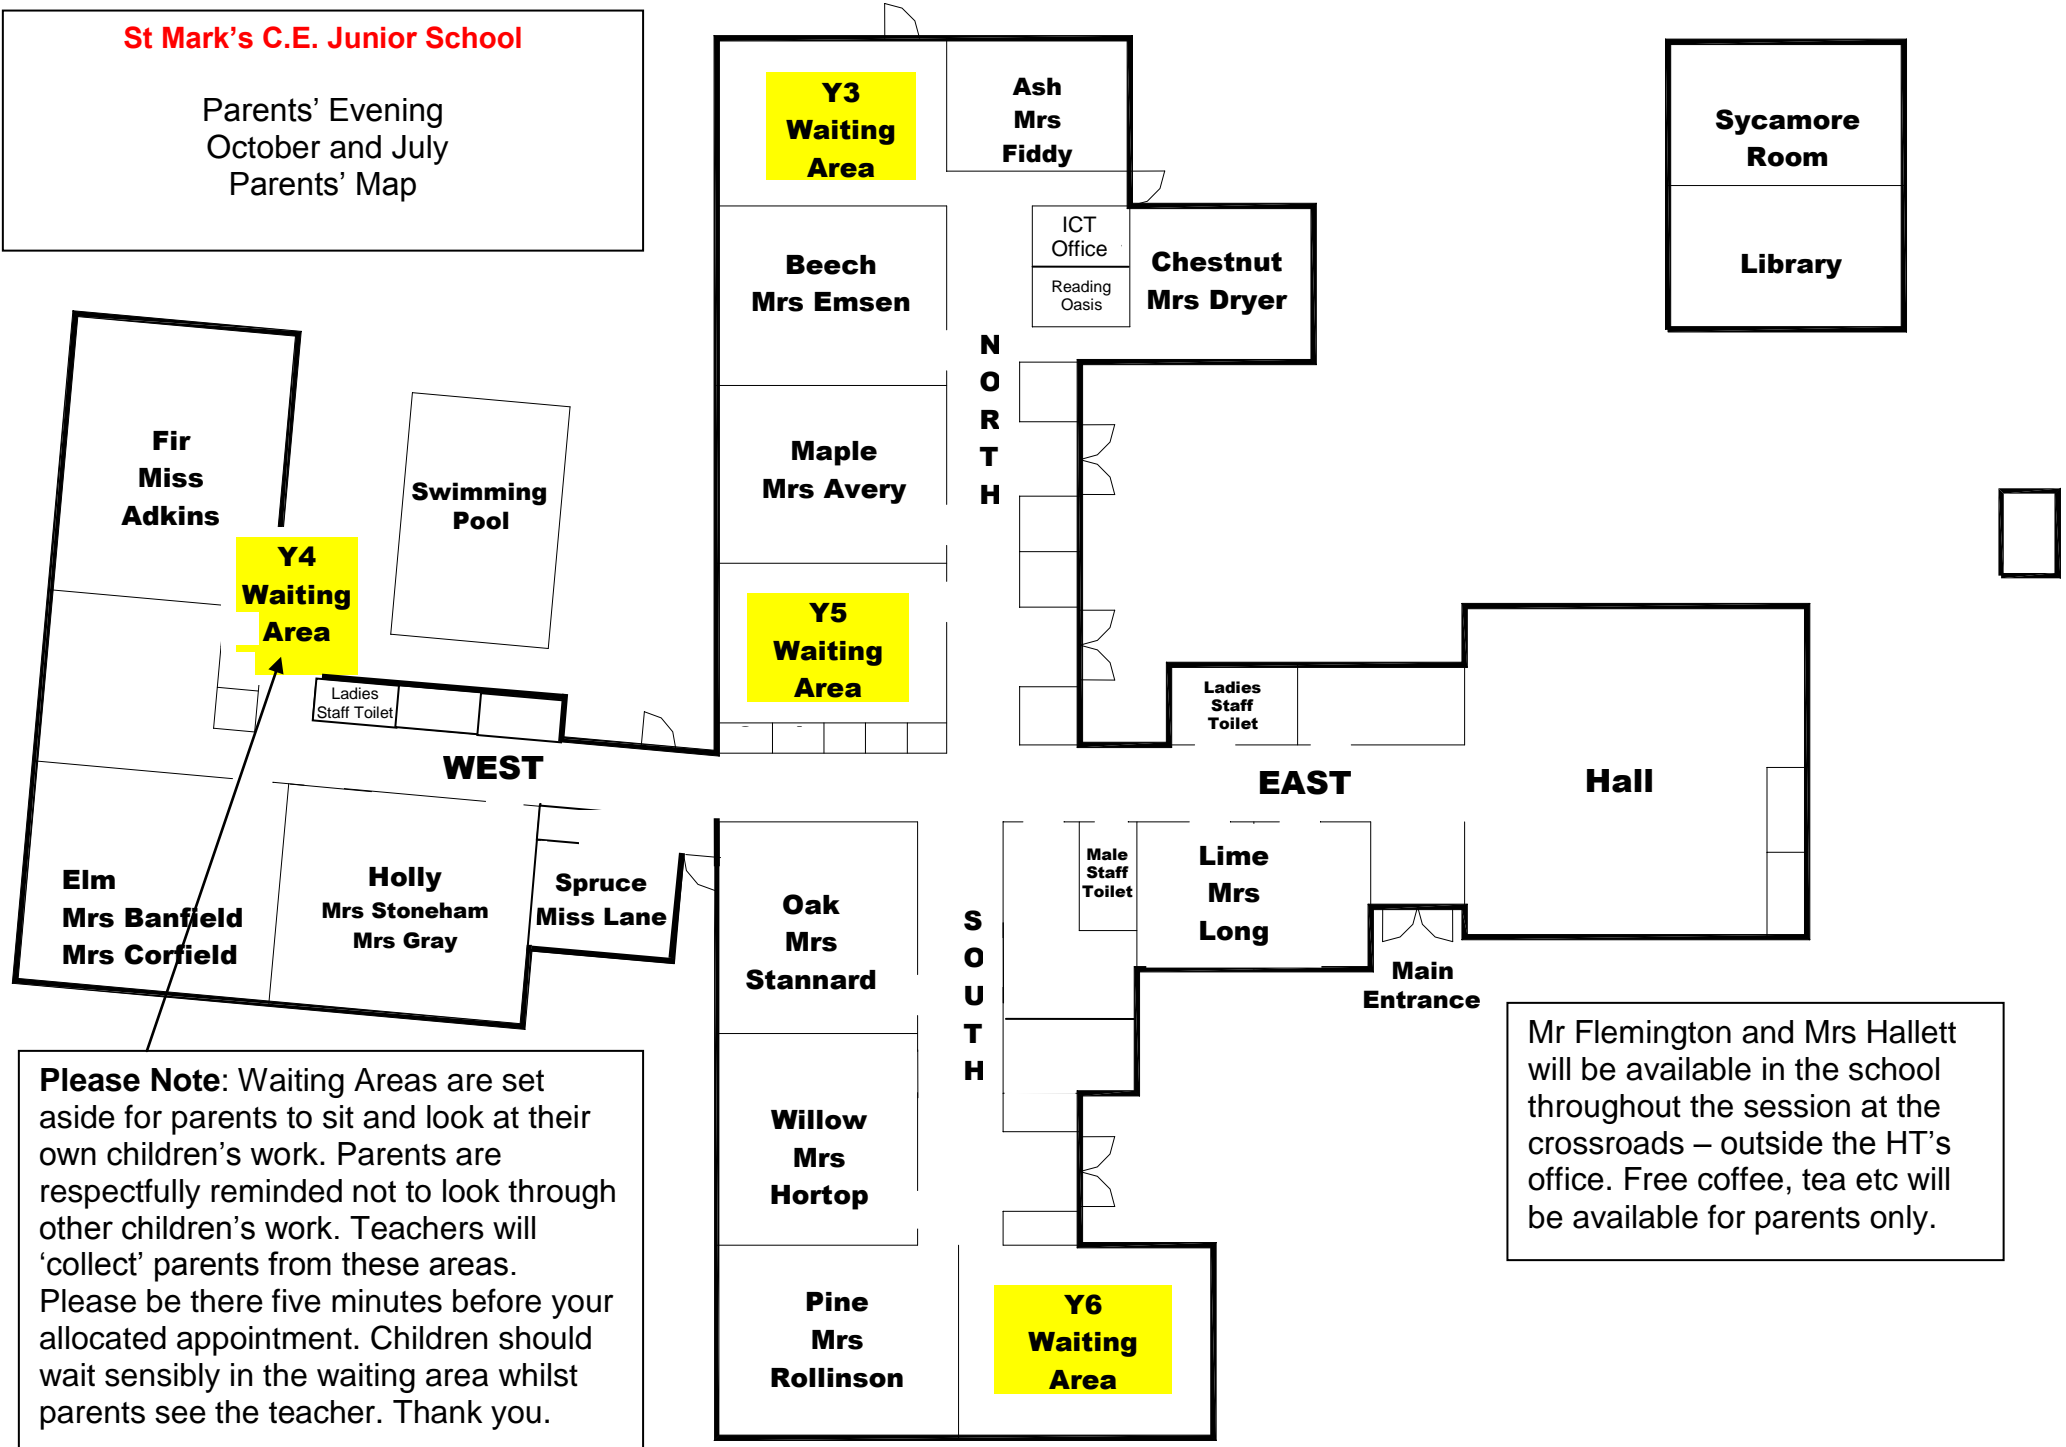

St Mark's C.E. Junior School

Parents' Evening
October and July
Parents' Map

Please Note: Waiting Areas are set aside for parents to sit and look at their own children's work. Parents are respectfully reminded not to look through other children's work. Teachers will 'collect' parents from these areas. Please be there five minutes before your allocated appointment. Children should wait sensibly in the waiting area whilst parents see the teacher. Thank you.

Mr Flemington and Mrs Hallett will be available in the school throughout the session at the crossroads – outside the HT's office. Free coffee, tea etc will be available for parents only.