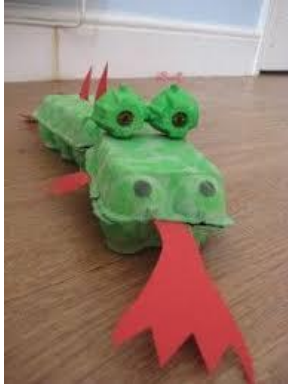

# Daily Challenge:

Tuesday 30<sup>th</sup> June 2020.

Draw a picture or build your own jungle animal using junk modelling or construction materials.

Challenge: Use your sound mat to write a sentence or two to describe your model.